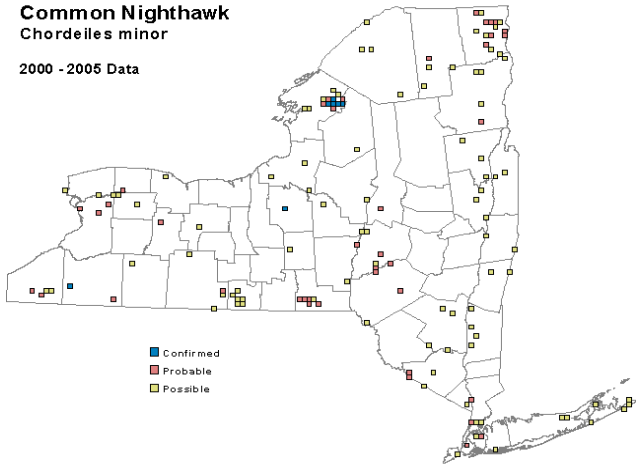

Whip-poor-will, Common Nighthawk, and Chuck-will's-widow Distribution

Whip-poor-will *Caprimulgus vociferus*

1980 - 1985 Data

Whip-poor-will *Caprimulgus vociferus*

2000 - 2005 Data

Common Nighthawk *Chordeiles minor*

1980 - 1985 Data

Common Nighthawk *Chordeiles minor*

2000 - 2005 Data

Chuck-will's-widow *Caprimulgus carolinensis*

1980 - 1985 Data

Chuck-will's-widow *Caprimulgus carolinensis*

2000 - 2005 Data

Figure 1. Distribution of Eastern whip-poor-will, common nighthawk, and Chuck-will's-widow from the 1980-1985 Breeding Bird Atlas compared to the distribution observed in the 2000-2005 Breeding Bird Atlas.