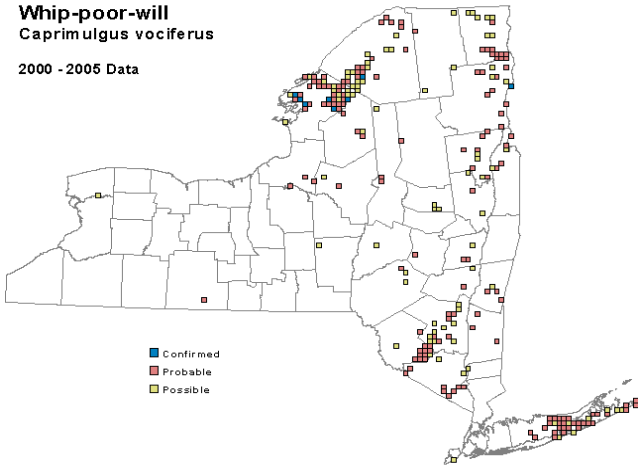

Whip-poor-will, Common Nighthawk, and Chuck-will's-widow Distribution

Whip-poor-will *Caprimulgus vociferus*

1980 - 1985 Data

Whip-poor-will *Caprimulgus vociferus*

2000 - 2005 Data

Common Nighthawk *Chordeiles minor*

1980 - 1985 Data

Common Nighthawk *Chordeiles minor*

2000 - 2005 Data

Chuck-will's-widow *Caprimulgus carolinensis*

1980 - 1985 Data

Chuck-will's-widow *Caprimulgus carolinensis*

2000 - 2005 Data

Figure 1. Distribution of Eastern whip-poor-will, common nighthawk, and Chuck-will's-widow from the 1980-1985 Breeding Bird Atlas compared to the distribution observed in the 2000-2005 Breeding Bird Atlas.