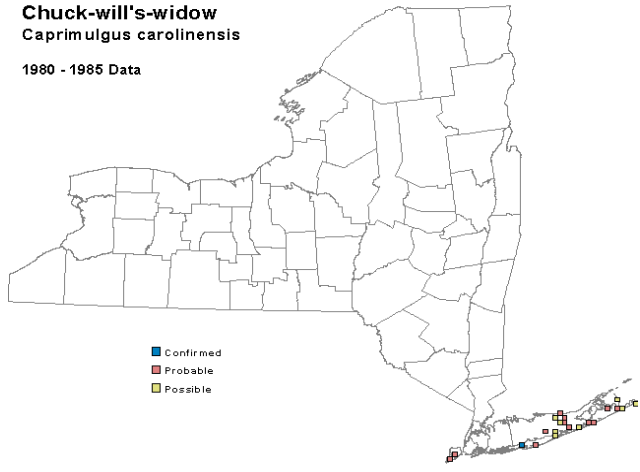

Whip-poor-will, Common Nighthawk, and Chuck-will's-widow Distribution

Whip-poor-will *Caprimulgus vociferus*

1980 - 1985 Data

Whip-poor-will *Caprimulgus vociferus*

2000 - 2005 Data

Common Nighthawk *Chordeiles minor*

1980 - 1985 Data

Common Nighthawk *Chordeiles minor*

2000 - 2005 Data

Chuck-will's-widow *Caprimulgus carolinensis*

1980 - 1985 Data

Chuck-will's-widow *Caprimulgus carolinensis*

2000 - 2005 Data

Figure 1. Distribution of Eastern whip-poor-will, common nighthawk, and Chuck-will's-widow from the 1980-1985 Breeding Bird Atlas compared to the distribution observed in the 2000-2005 Breeding Bird Atlas.