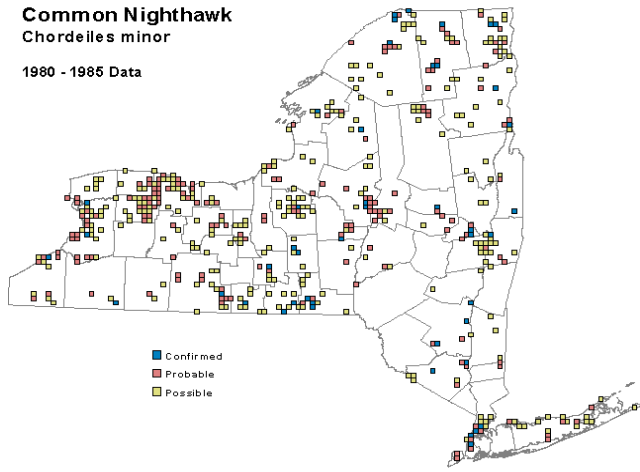

Whip-poor-will, Common Nighthawk, and Chuck-will's-widow Distribution

Whip-poor-will *Caprimulgus vociferus*

1980 - 1985 Data

Whip-poor-will *Caprimulgus vociferus*

2000 - 2005 Data

Common Nighthawk *Chordeiles minor*

1980 - 1985 Data

Common Nighthawk *Chordeiles minor*

2000 - 2005 Data

Chuck-will's-widow *Caprimulgus carolinensis*

1980 - 1985 Data

Chuck-will's-widow *Caprimulgus carolinensis*

2000 - 2005 Data

Figure 1. Distribution of Eastern whip-poor-will, common nighthawk, and Chuck-will's-widow from the 1980-1985 Breeding Bird Atlas compared to the distribution observed in the 2000-2005 Breeding Bird Atlas.