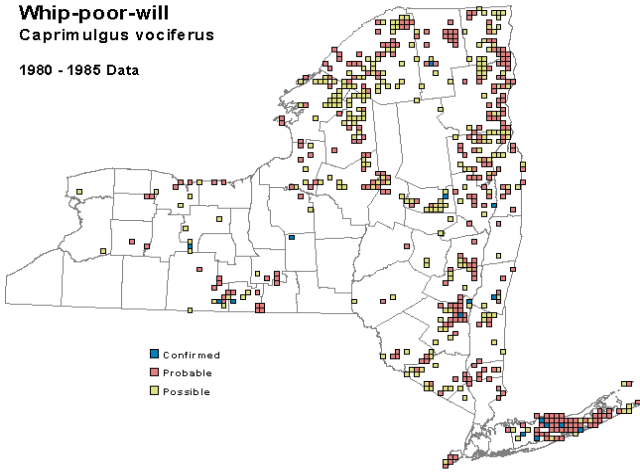

Whip-poor-will, Common Nighthawk, and Chuck-will's-widow Distribution

Whip-poor-will *Caprimulgus vociferus*

1980 - 1985 Data

Whip-poor-will *Caprimulgus vociferus*

2000 - 2005 Data

Common Nighthawk *Chordeiles minor*

1980 - 1985 Data

Common Nighthawk *Chordeiles minor*

2000 - 2005 Data

Chuck-will's-widow *Caprimulgus carolinensis*

1980 - 1985 Data

Chuck-will's-widow *Caprimulgus carolinensis*

2000 - 2005 Data

Figure 1. Distribution of Eastern whip-poor-will, common nighthawk, and Chuck-will's-widow from the 1980-1985 Breeding Bird Atlas compared to the distribution observed in the 2000-2005 Breeding Bird Atlas.