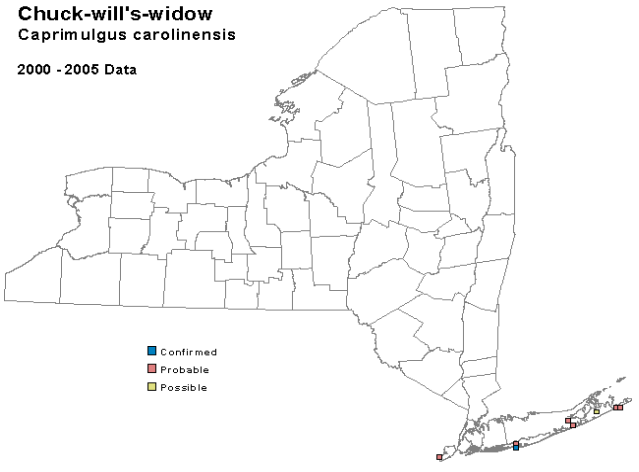

Whip-poor-will, Common Nighthawk, and Chuck-will's-widow Distribution

Whip-poor-will *Caprimulgus vociferus*

1980 - 1985 Data

Whip-poor-will *Caprimulgus vociferus*

2000 - 2005 Data

Common Nighthawk *Chordeiles minor*

1980 - 1985 Data

Common Nighthawk *Chordeiles minor*

2000 - 2005 Data

Chuck-will's-widow *Caprimulgus carolinensis*

1980 - 1985 Data

Chuck-will's-widow *Caprimulgus carolinensis*

2000 - 2005 Data

Figure 1. Distribution of Eastern whip-poor-will, common nighthawk, and Chuck-will's-widow from the 1980-1985 Breeding Bird Atlas compared to the distribution observed in the 2000-2005 Breeding Bird Atlas.