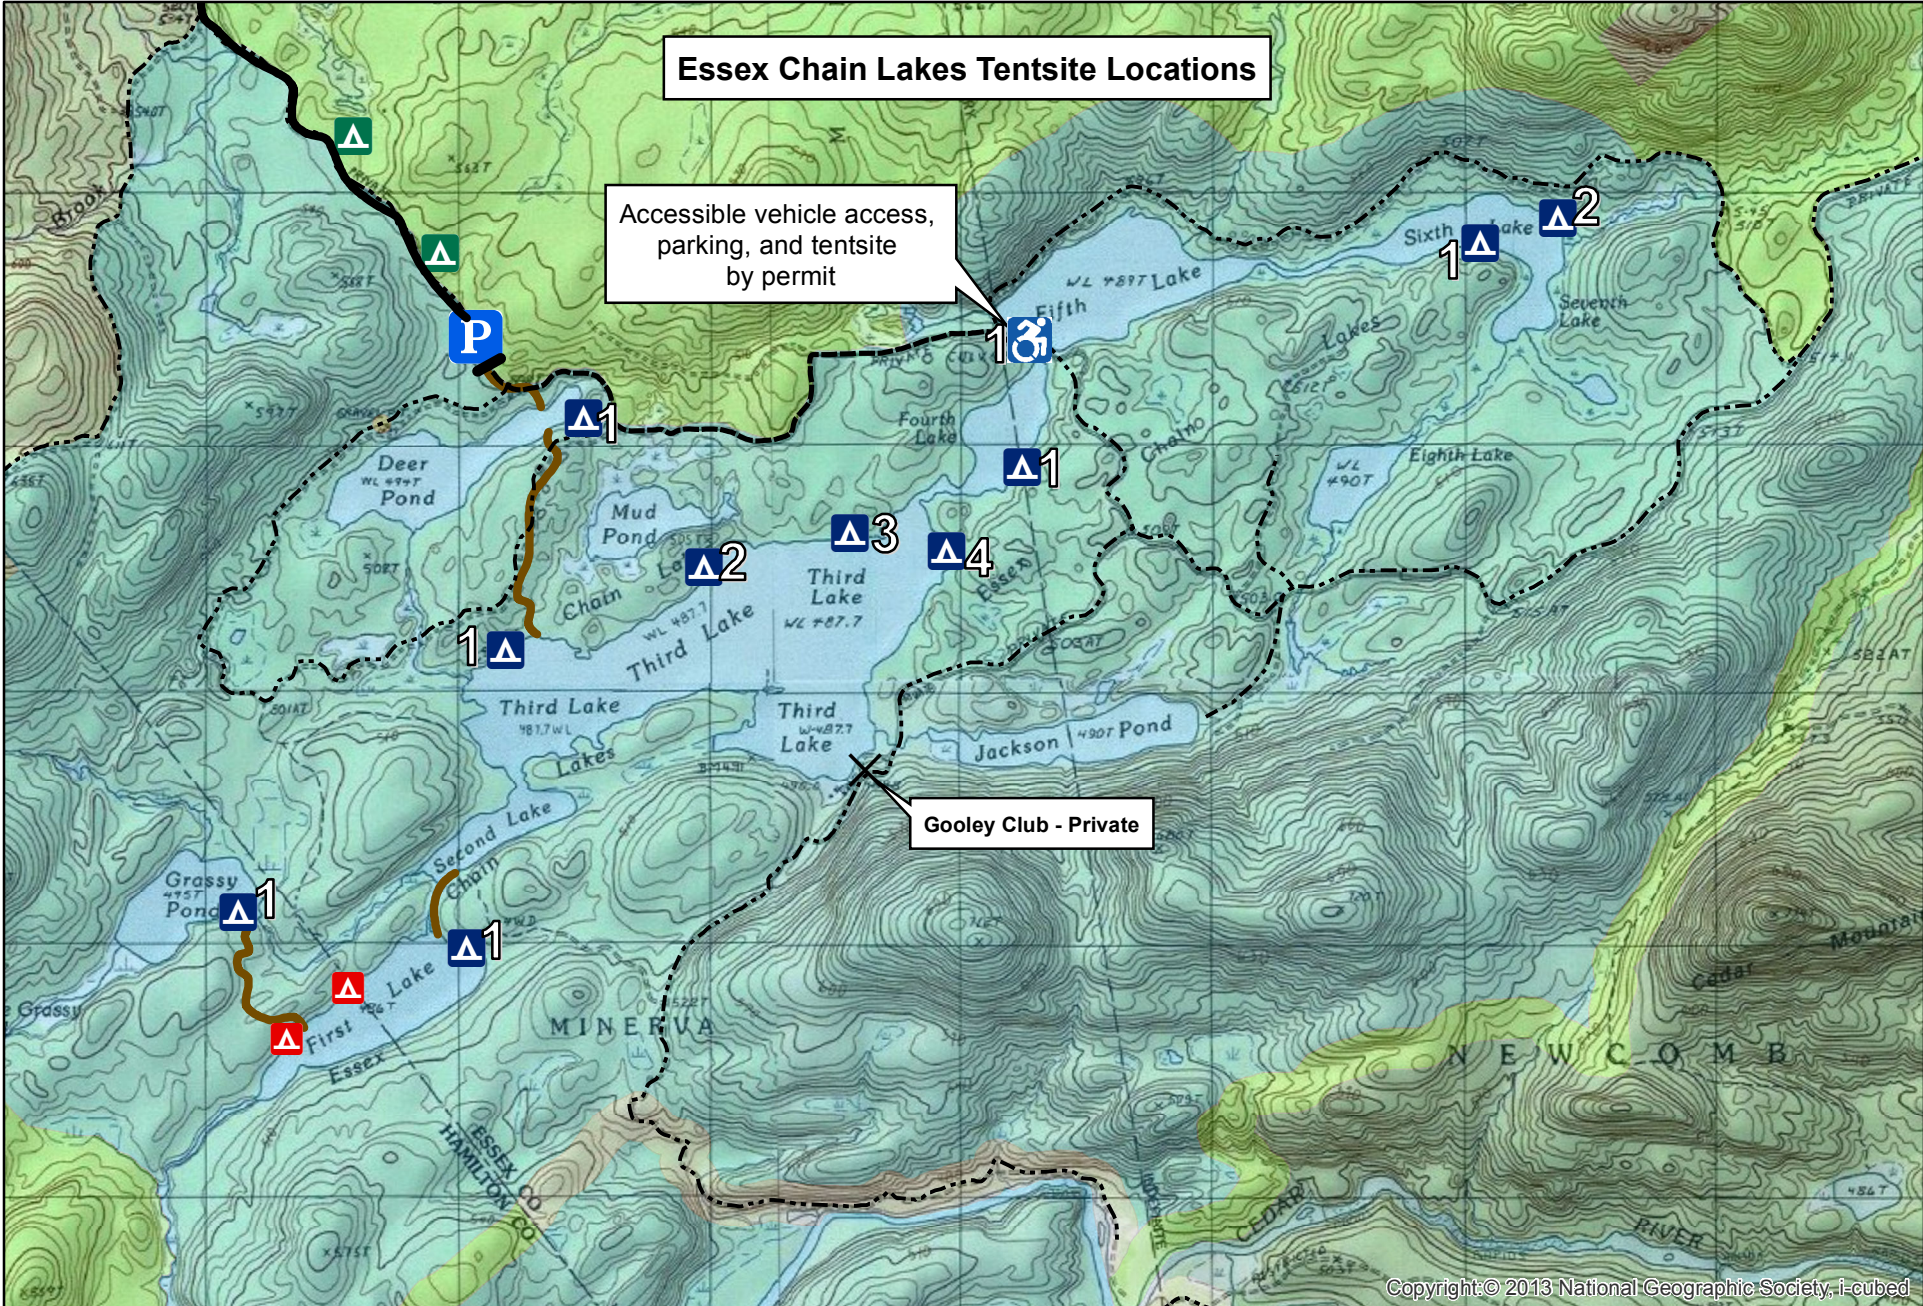

Essex Chain Lakes Tentsite Locations

Accessible vehicle access, parking, and tentsite by permit

Gooley Club - Private

Copyright: © 2013 National Geographic Society, I-cubed

- Road
- Trail
- Canoe Carry
- Camping Permit Required
- Roadside Site - No Permit Required
- Floatplane Visitor Use Only