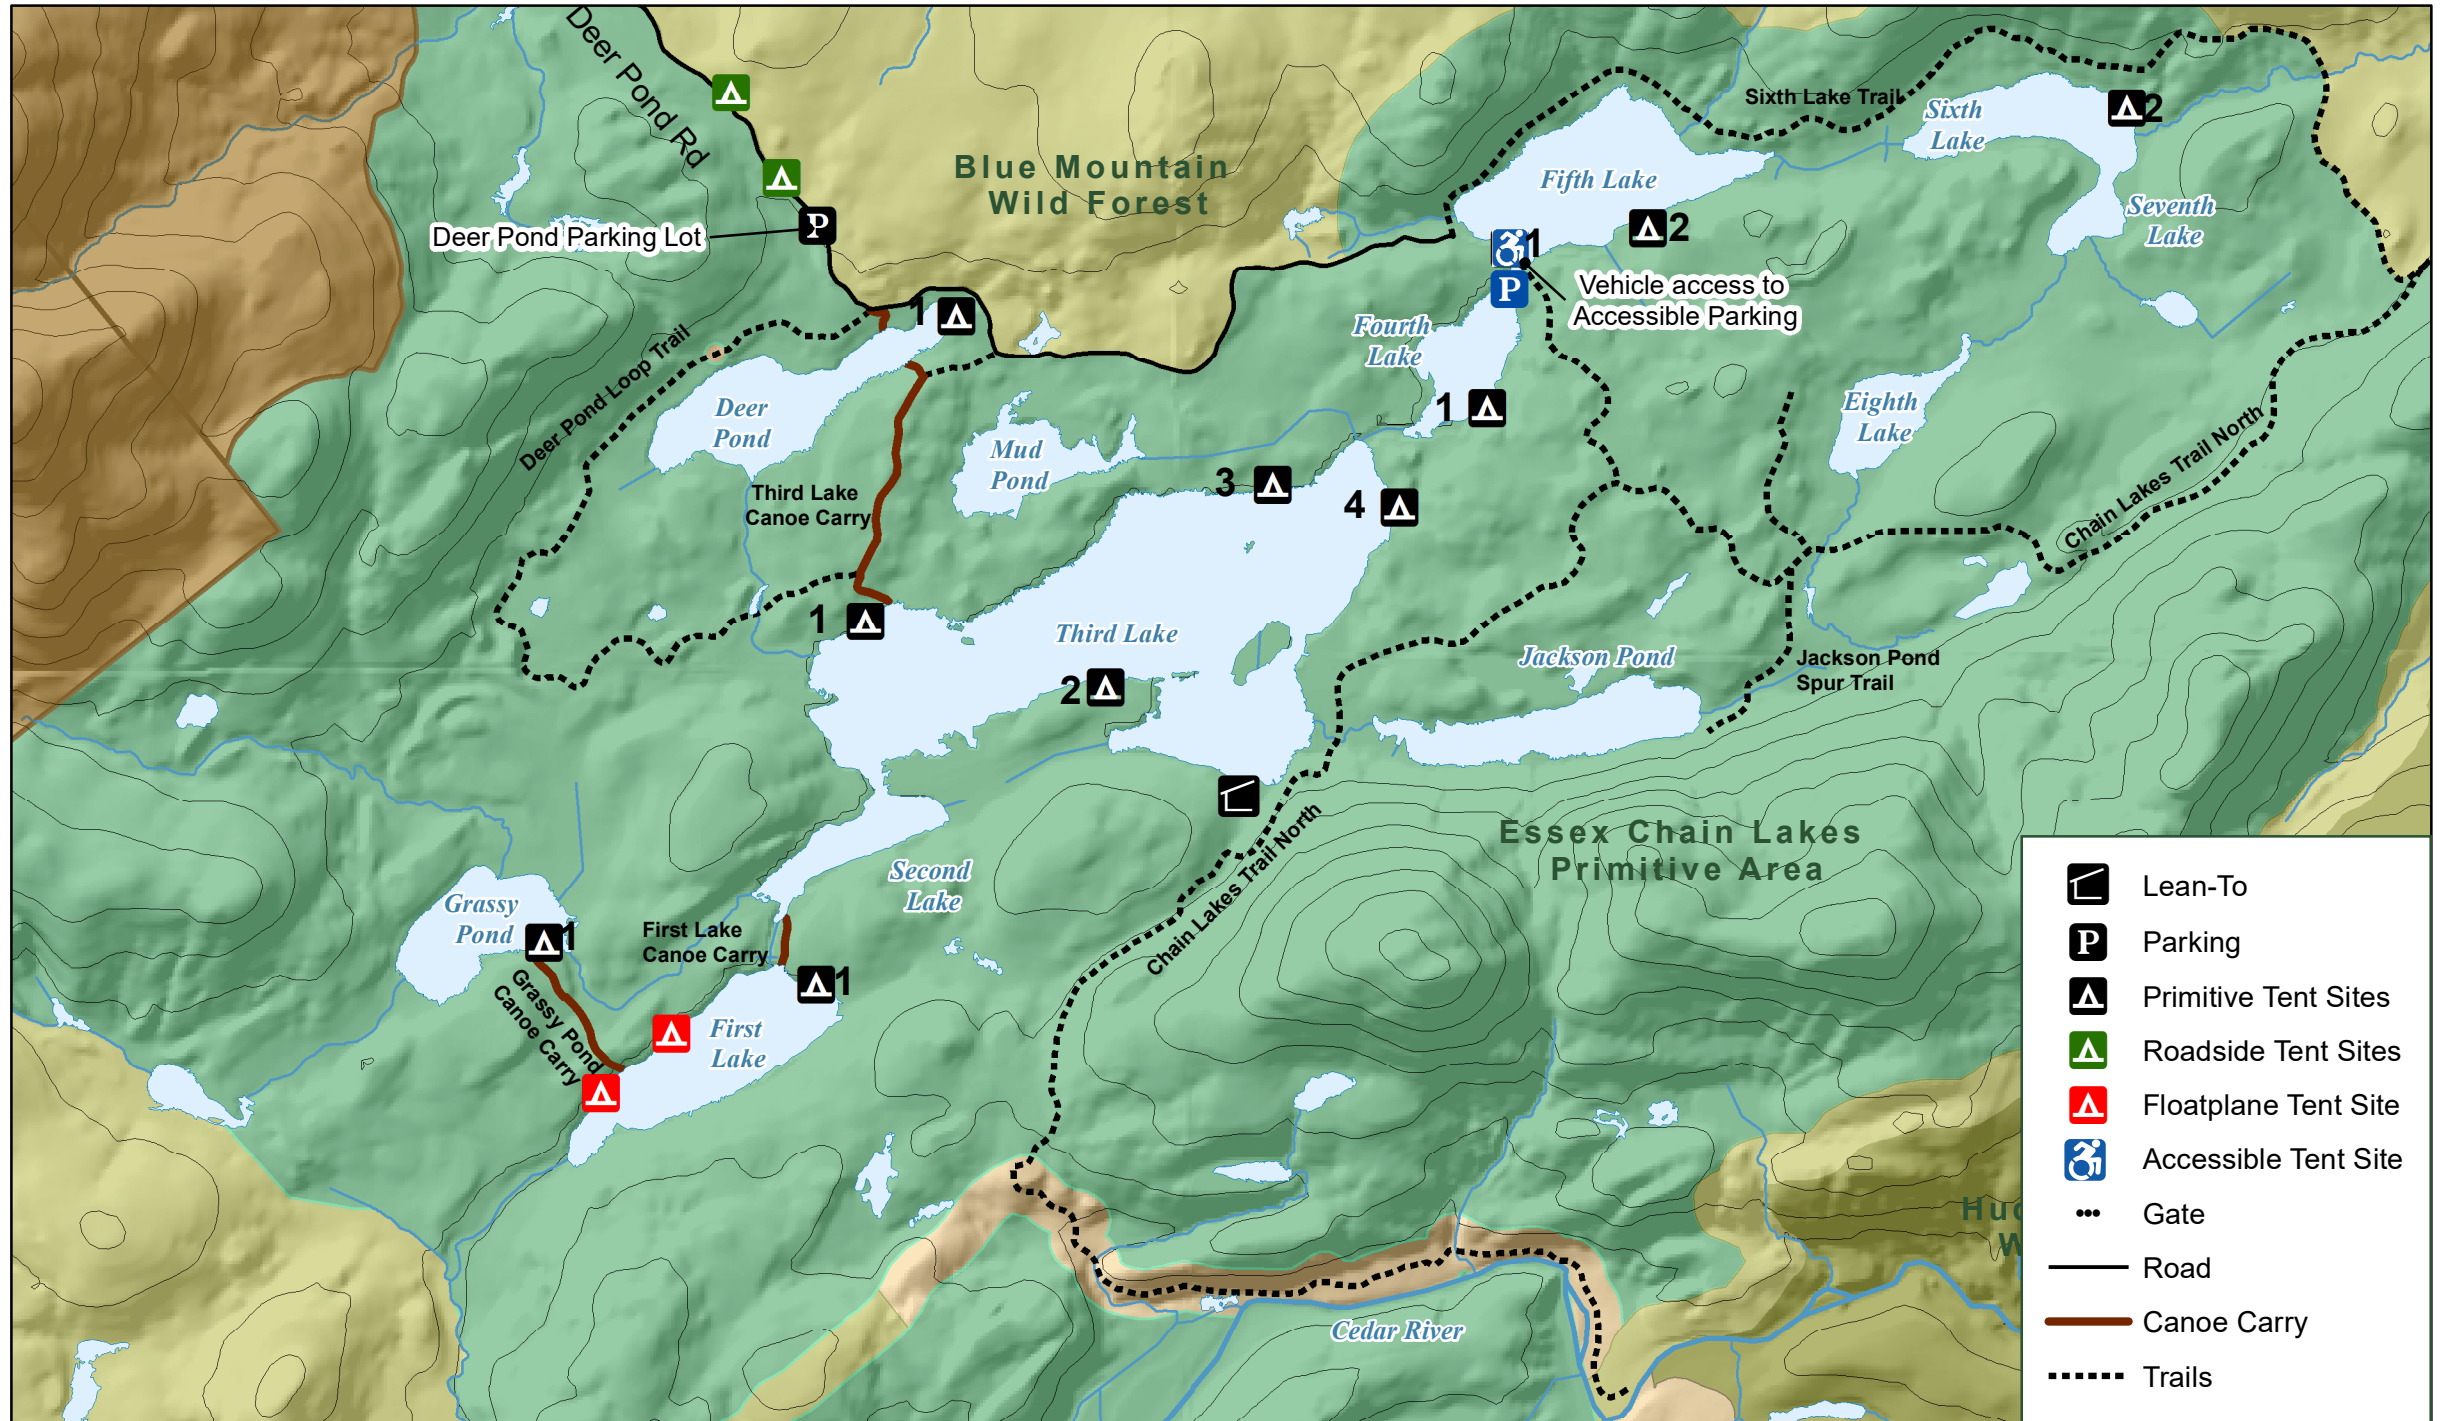

Essex Chain Lakes Tent Site Locations

	Lean-To
	Parking
	Primitive Tent Sites
	Roadside Tent Sites
	Floatplane Tent Site
	Accessible Tent Site
	Gate
	Road
	Canoe Carry
	Trails